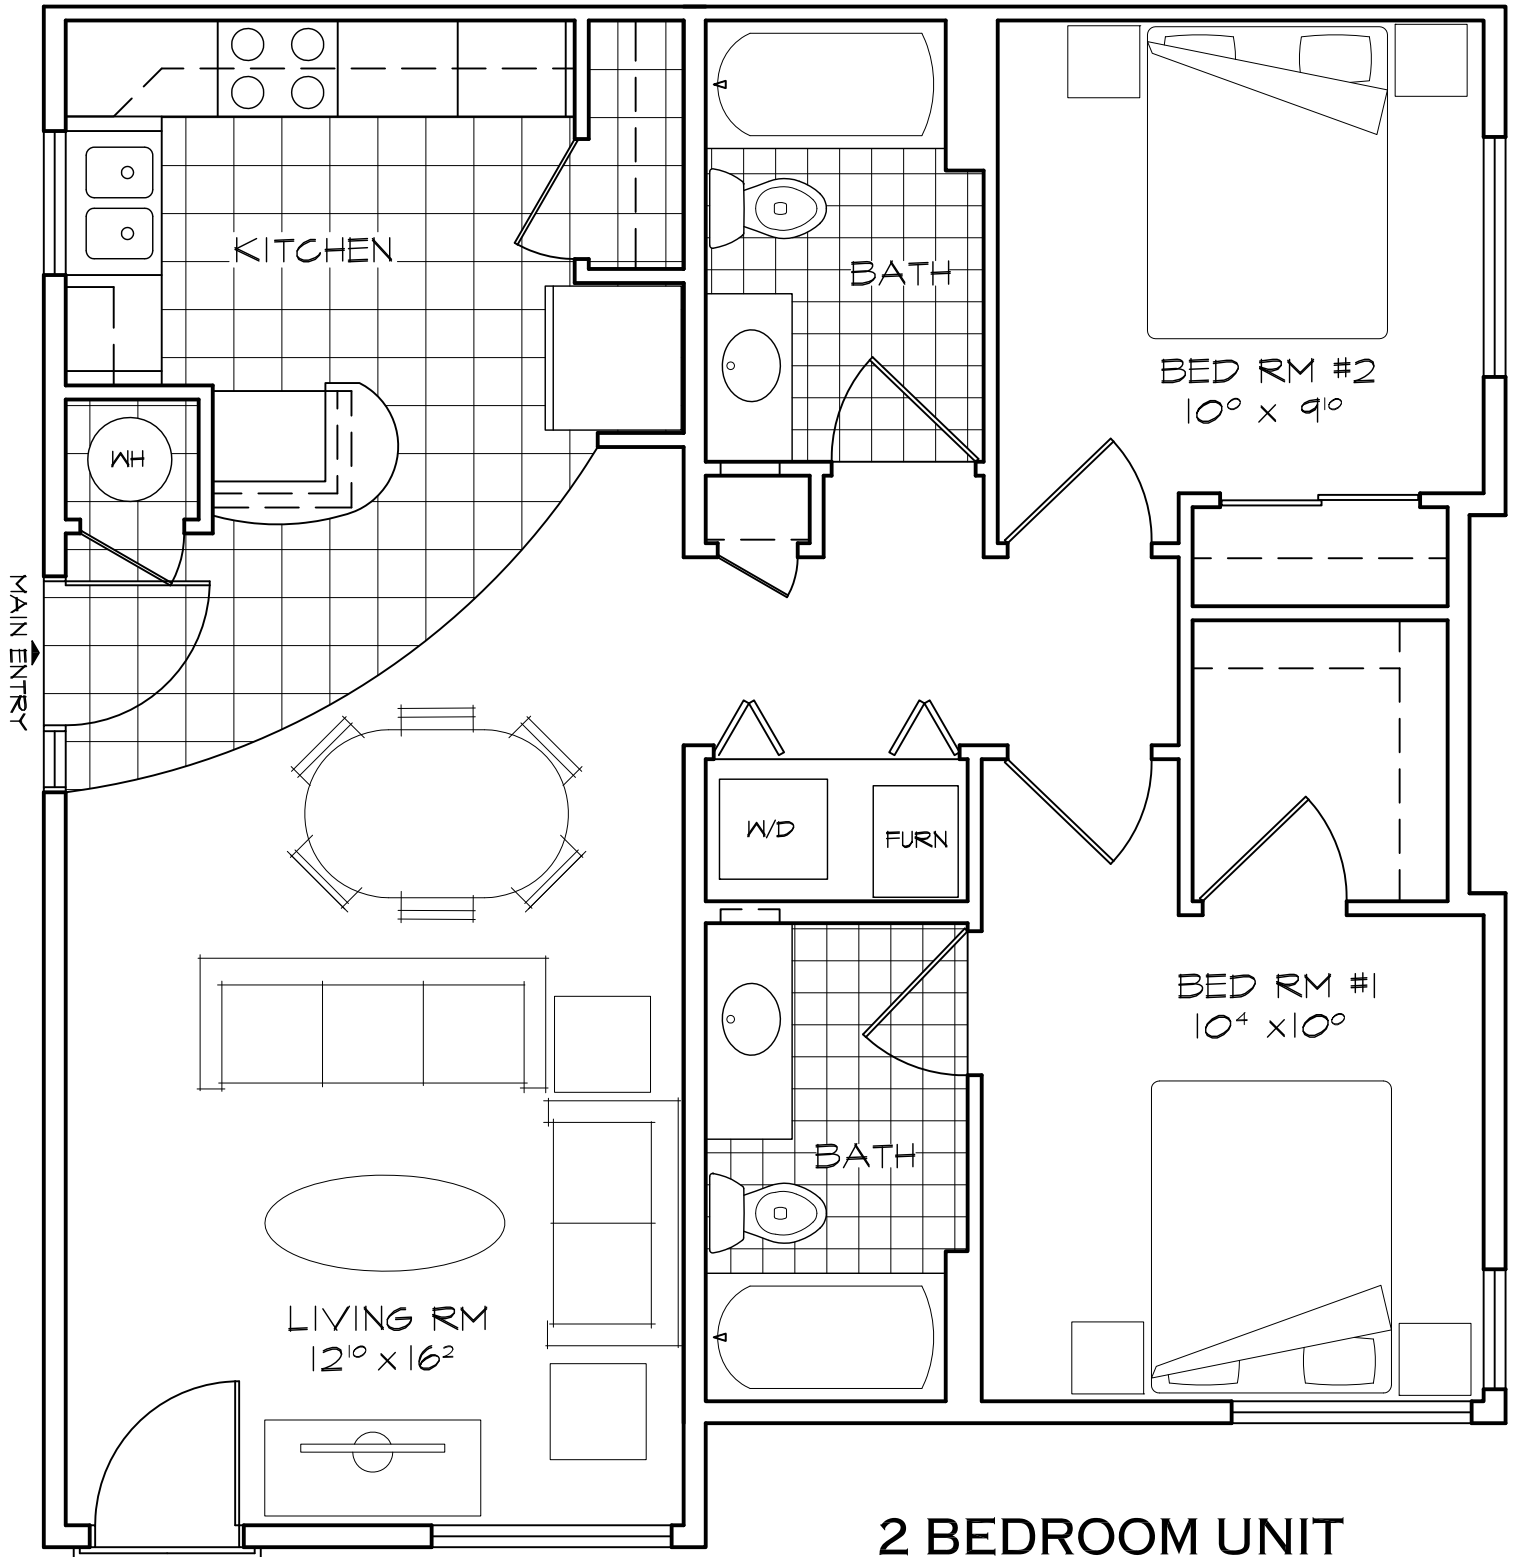

1 BEDROOM UNIT

753 sq. ft.

2 BEDROOM UNIT

925 sq. ft.

Villas at the Bluff

0705_DELTA

PARIKH STEVENS

Architecture Planning Interior Design