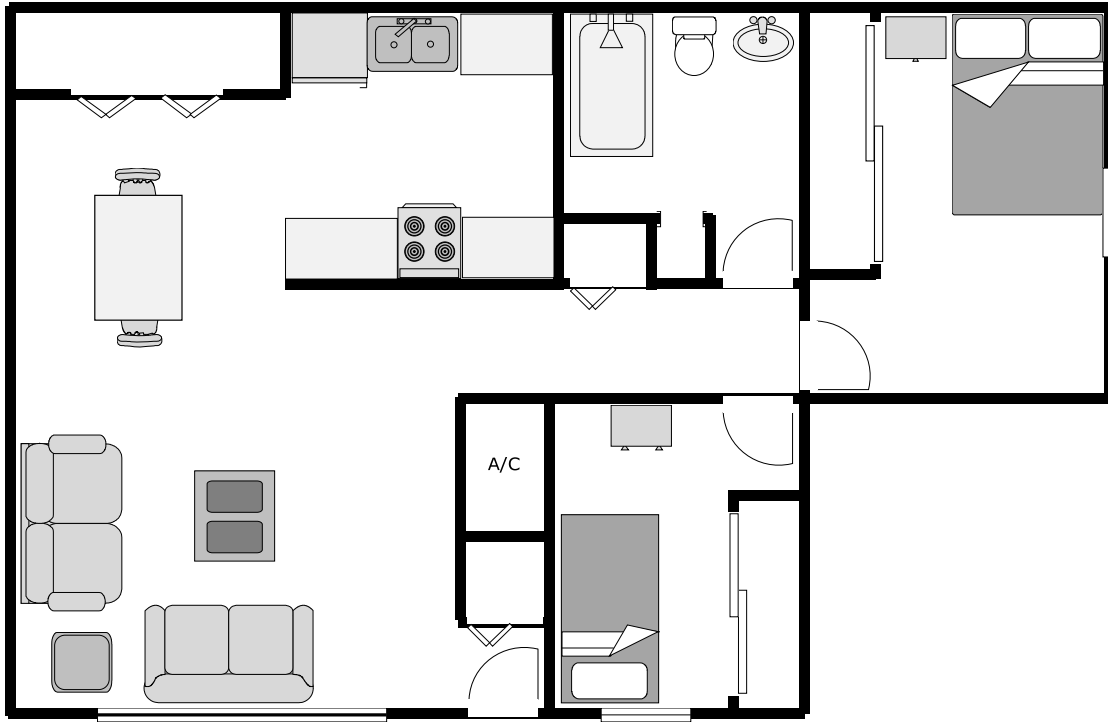

Arrowsmith - Garden Unit  
1 bedroom, 1 Bath - 604 Sq. Ft.

Arrowsmith Apartments - Palmetto Unit  
2 Bedroom, 1 Bath 736 Sq. Ft.

Arrowsmith Apartments Hibiscus Unit  
3 Bedrooms, 1 Bath - 846 Sq. Ft.