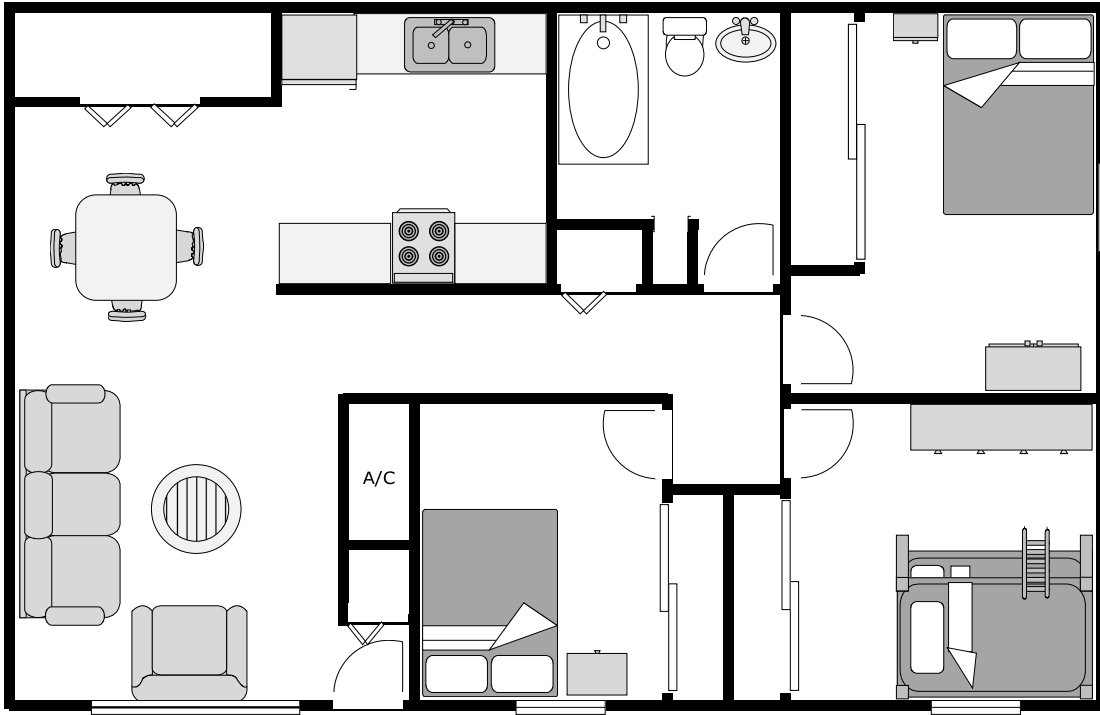

Arrowsmith - Garden Unit  
1 bedroom, 1 Bath - 604 Sq. Ft.

Arrowsmith Apartments - Palmetto Unit  
2 Bedroom, 1 Bath 736 Sq. Ft.

Arrowsmith Apartments Hibiscus Unit  
3 Bedrooms, 1 Bath - 846 Sq. Ft.