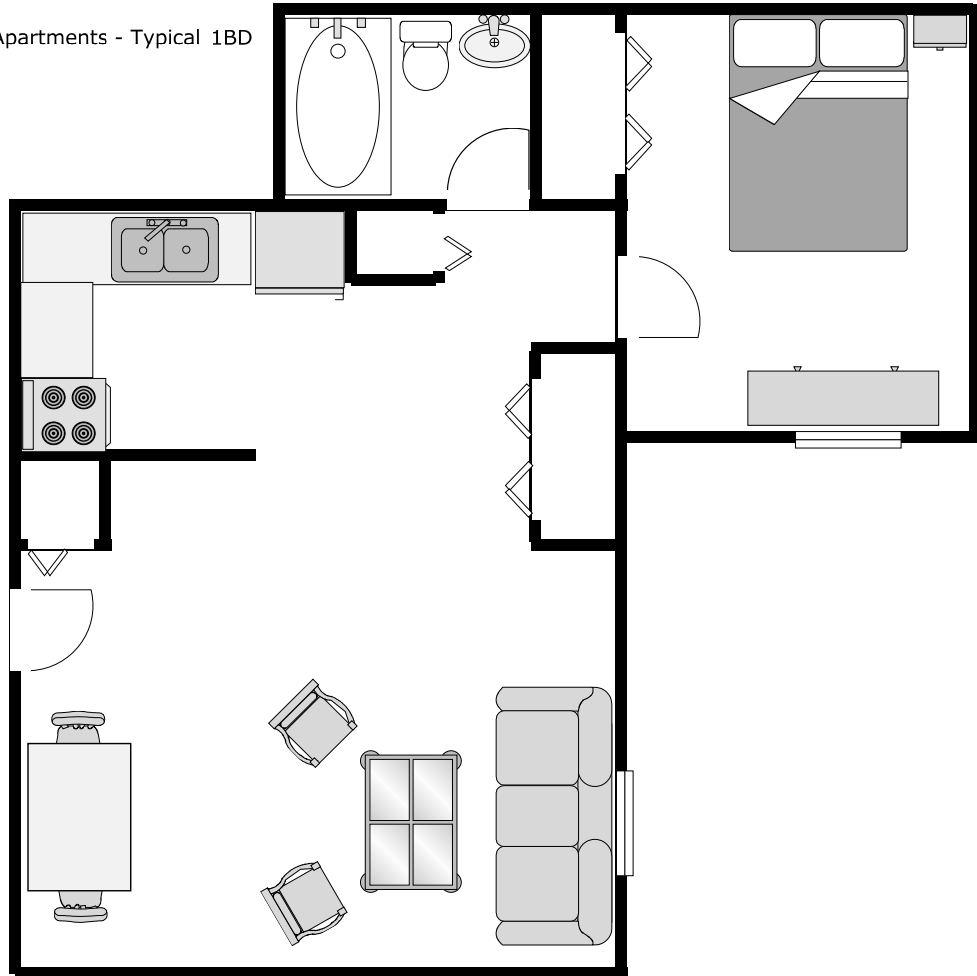

Castle Park Apartments - Typical 1BD

Castle Park Apartments - Typical 2 Bedroom Unit