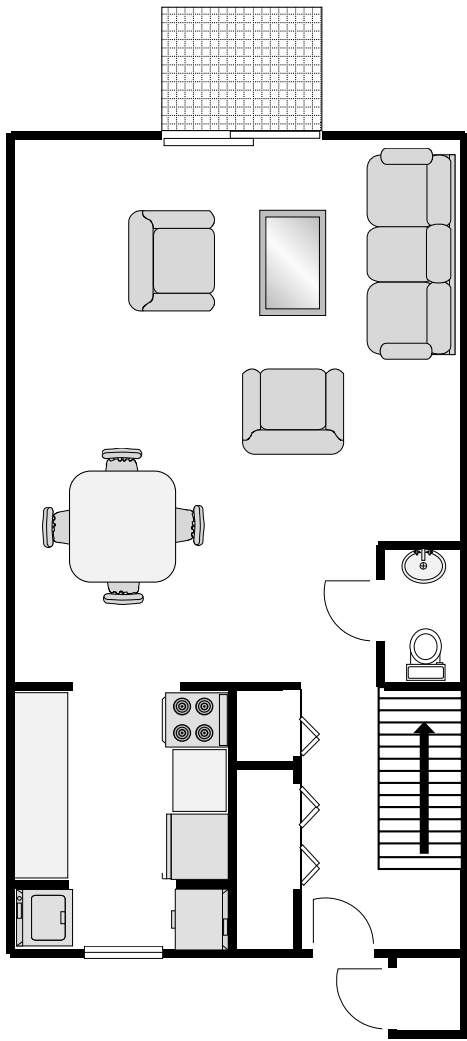

Centennial
1 Bedroom Apt - 615 sq. ft.
15 total units

Centennial
1 Bedroom Apt - Handicap Accessible -615 sq. ft.
1 total unit

Centennial
2 Bedroom Apt - 958 sq. ft.
36 total units

Centennial
2 Bedroom Apt Handicap Accessible- 973 sq. ft.
5 total units

Centennial Town Homes
 2 BD - 860 sq. ft.
 8 Total Units

1st Floor

35'8"

2nd Floor

31'

Centennial Town Homes
 3 BD - 1068 Net Sq. Ft.
 24 Total Units