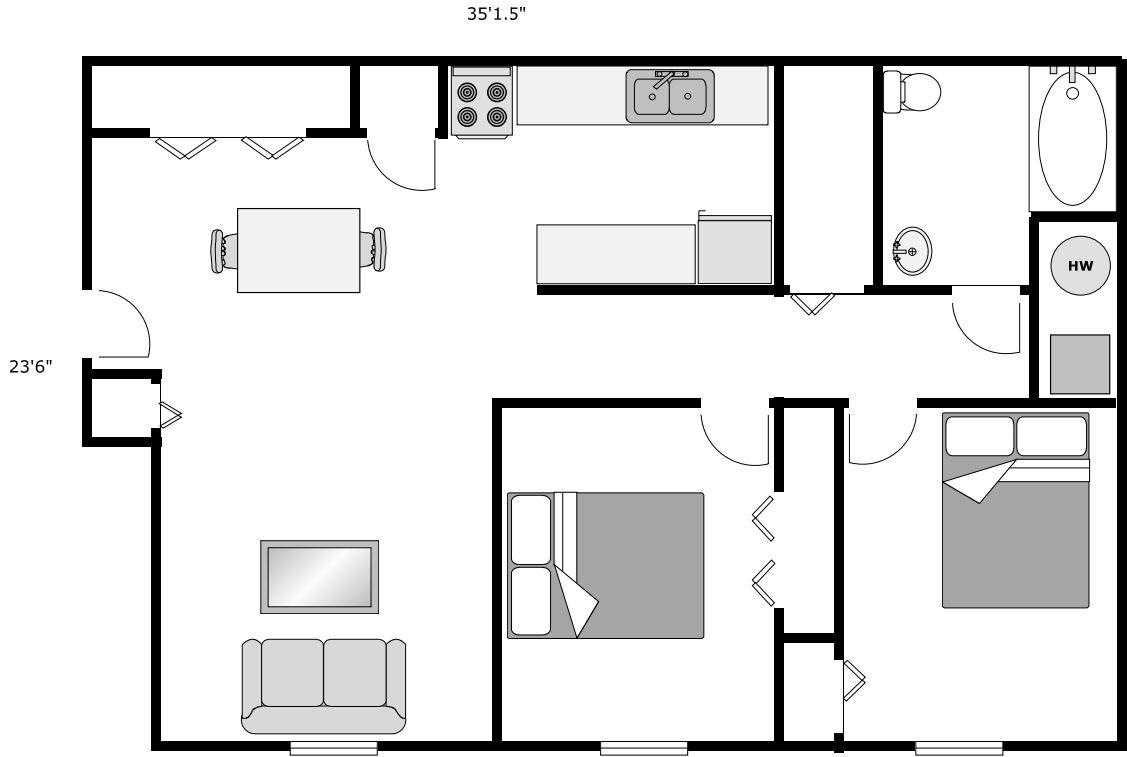

Centennial
1 Bedroom Apt - 615 sq. ft.
15 total units

Centennial
1 Bedroom Apt - Handicap Accessible -615 sq. ft.
1 total unit

Centennial
2 Bedroom Apt - 958 sq. ft.
36 total units

Centennial
2 Bedroom Apt Handicap Accessible- 973 sq. ft.
5 total units

Centennial Town Homes
 2 BD - 860 sq. ft.
 8 Total Units

1st Floor

35'8"

2nd Floor

31'

Centennial Town Homes
 3 BD - 1068 Net Sq. Ft.
 24 Total Units