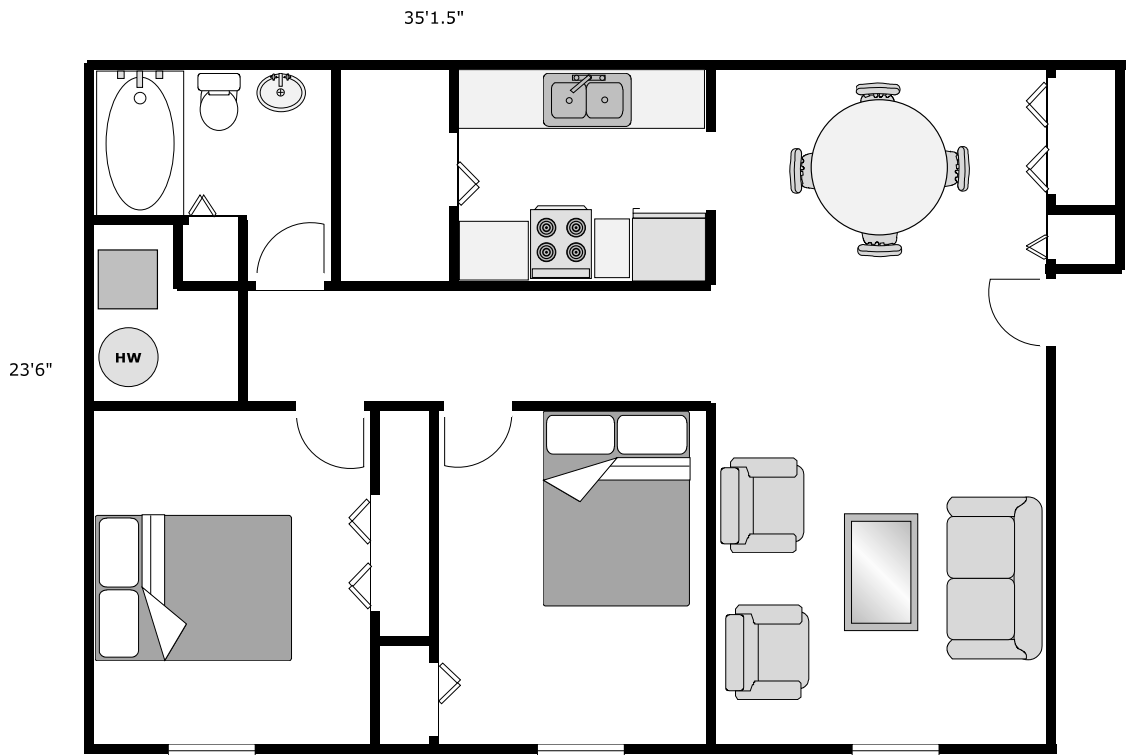

Centennial
1 Bedroom Apt - 615 sq. ft.
15 total units

Centennial
1 Bedroom Apt - Handicap Accessible -615 sq. ft.
1 total unit

Centennial
2 Bedroom Apt - 958 sq. ft.
36 total units

Centennial
2 Bedroom Apt Handicap Accessible- 973 sq. ft.
5 total units

Centennial Town Homes
 2 BD - 860 sq. ft.
 8 Total Units

1st Floor

35'8"

2nd Floor

31'

Centennial Town Homes
 3 BD - 1068 Net Sq. Ft.
 24 Total Units