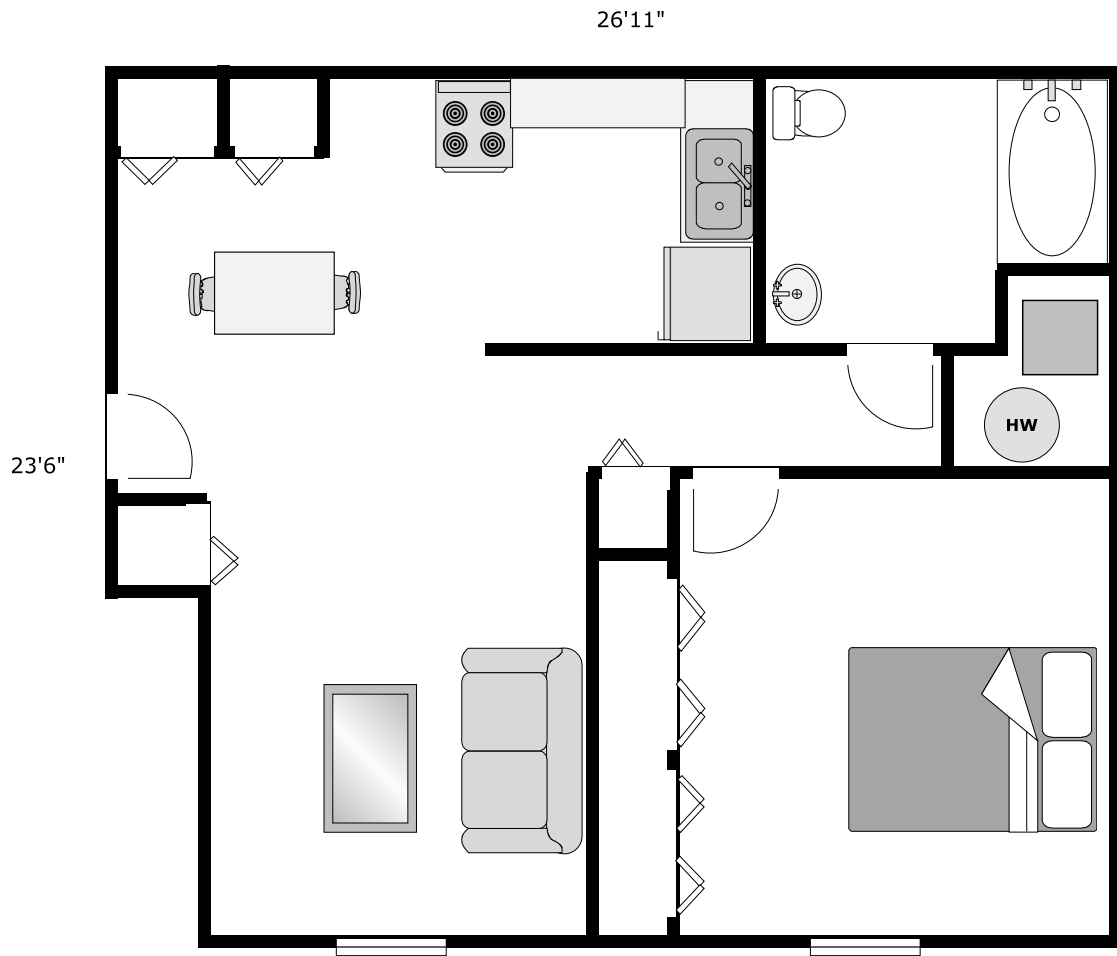

Centennial
1 Bedroom Apt - 615 sq. ft.
15 total units

Centennial
1 Bedroom Apt - Handicap Accessible -615 sq. ft.
1 total unit

Centennial
2 Bedroom Apt - 958 sq. ft.
36 total units

Centennial
2 Bedroom Apt Handicap Accessible- 973 sq. ft.
5 total units

Centennial Town Homes
 2 BD - 860 sq. ft.
 8 Total Units

1st Floor

35'8"

2nd Floor

31'

Centennial Town Homes
 3 BD - 1068 Net Sq. Ft.
 24 Total Units