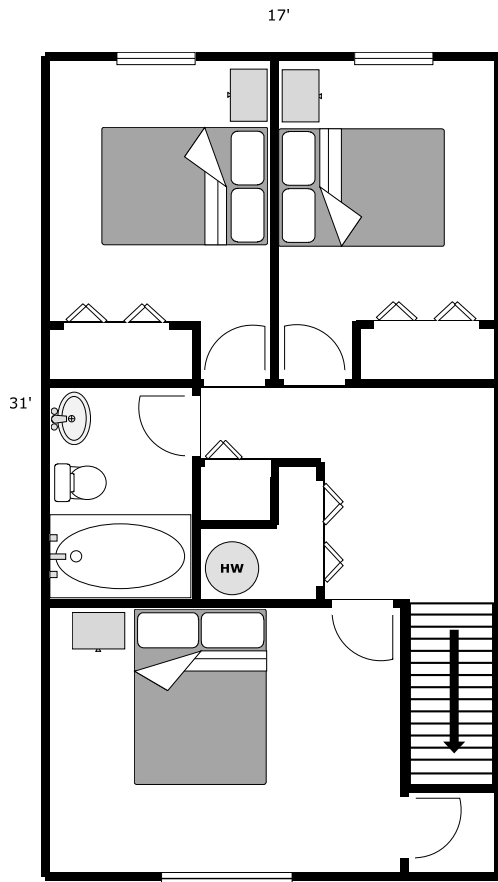

Centennial
1 Bedroom Apt - 615 sq. ft.
15 total units

Centennial
1 Bedroom Apt - Handicap Accessible -615 sq. ft.
1 total unit

Centennial
2 Bedroom Apt - 958 sq. ft.
36 total units

Centennial
2 Bedroom Apt Handicap Accessible- 973 sq. ft.
5 total units

Centennial Town Homes
 2 BD - 860 sq. ft.
 8 Total Units

1st Floor

35'8"

2nd Floor

31'

Centennial Town Homes
 3 BD - 1068 Net Sq. Ft.
 24 Total Units