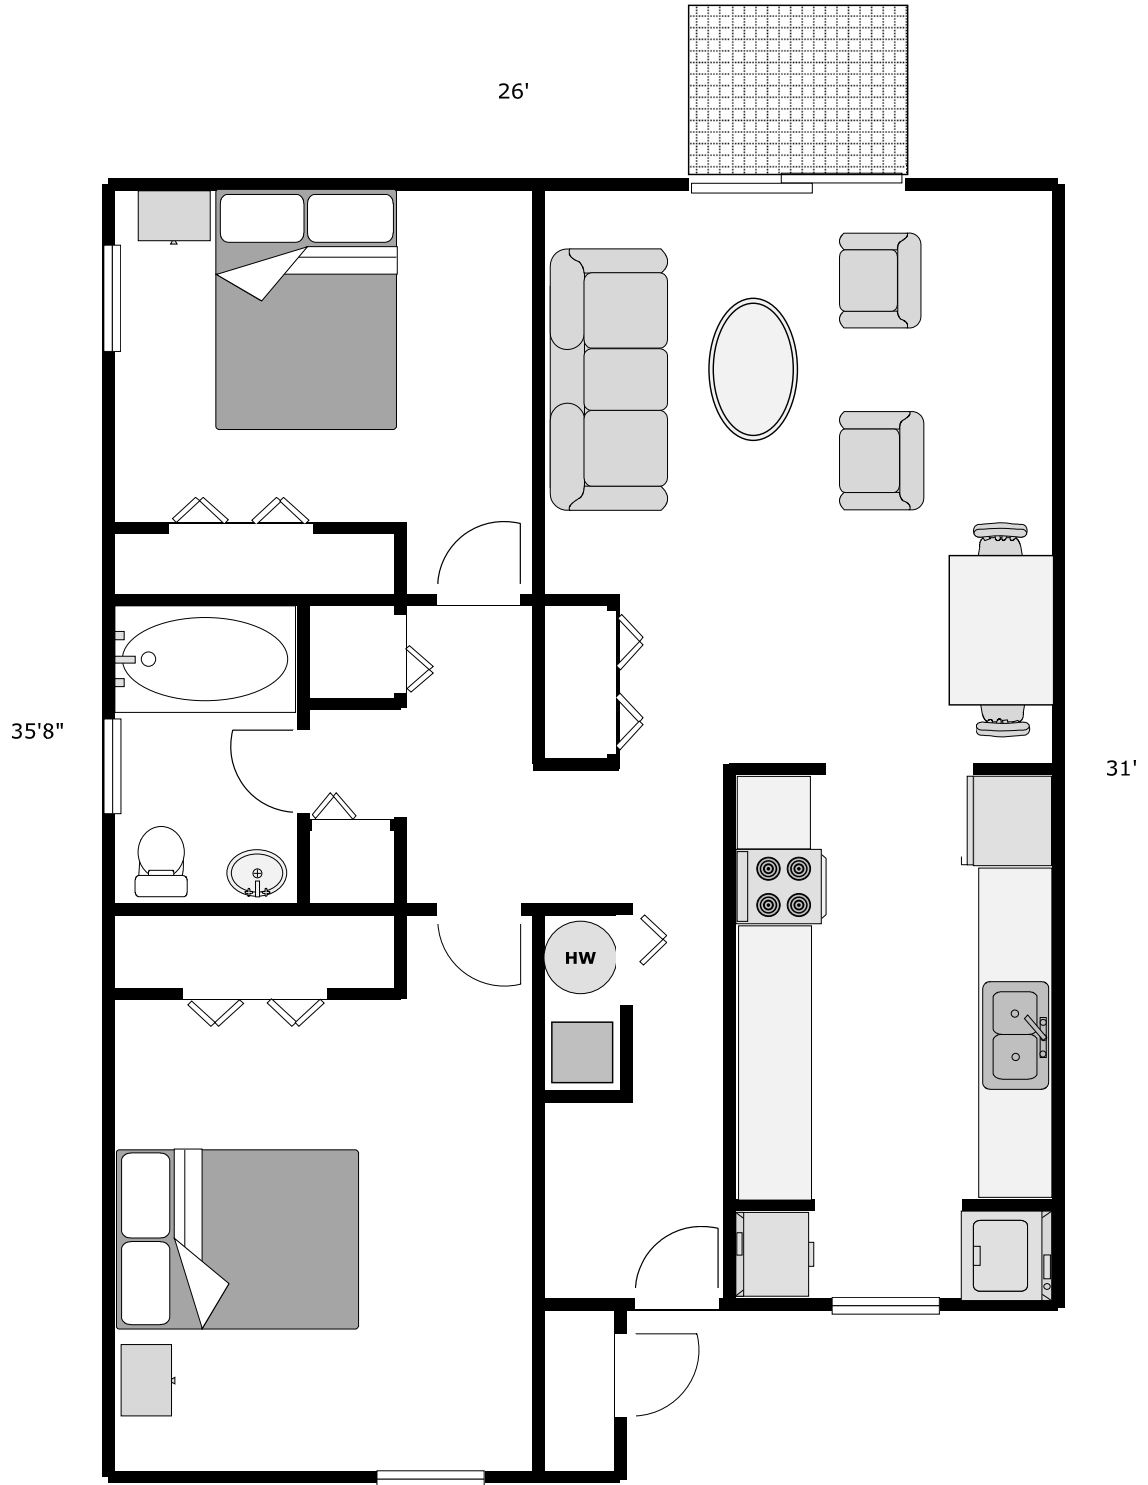

Centennial
1 Bedroom Apt - 615 sq. ft.
15 total units

Centennial
1 Bedroom Apt - Handicap Accessible -615 sq. ft.
1 total unit

Centennial
2 Bedroom Apt - 958 sq. ft.
36 total units

Centennial
2 Bedroom Apt Handicap Accessible- 973 sq. ft.
5 total units

Centennial Town Homes
 2 BD - 860 sq. ft.
 8 Total Units

1st Floor

35'8"

2nd Floor

31'

Centennial Town Homes
 3 BD - 1068 Net Sq. Ft.
 24 Total Units