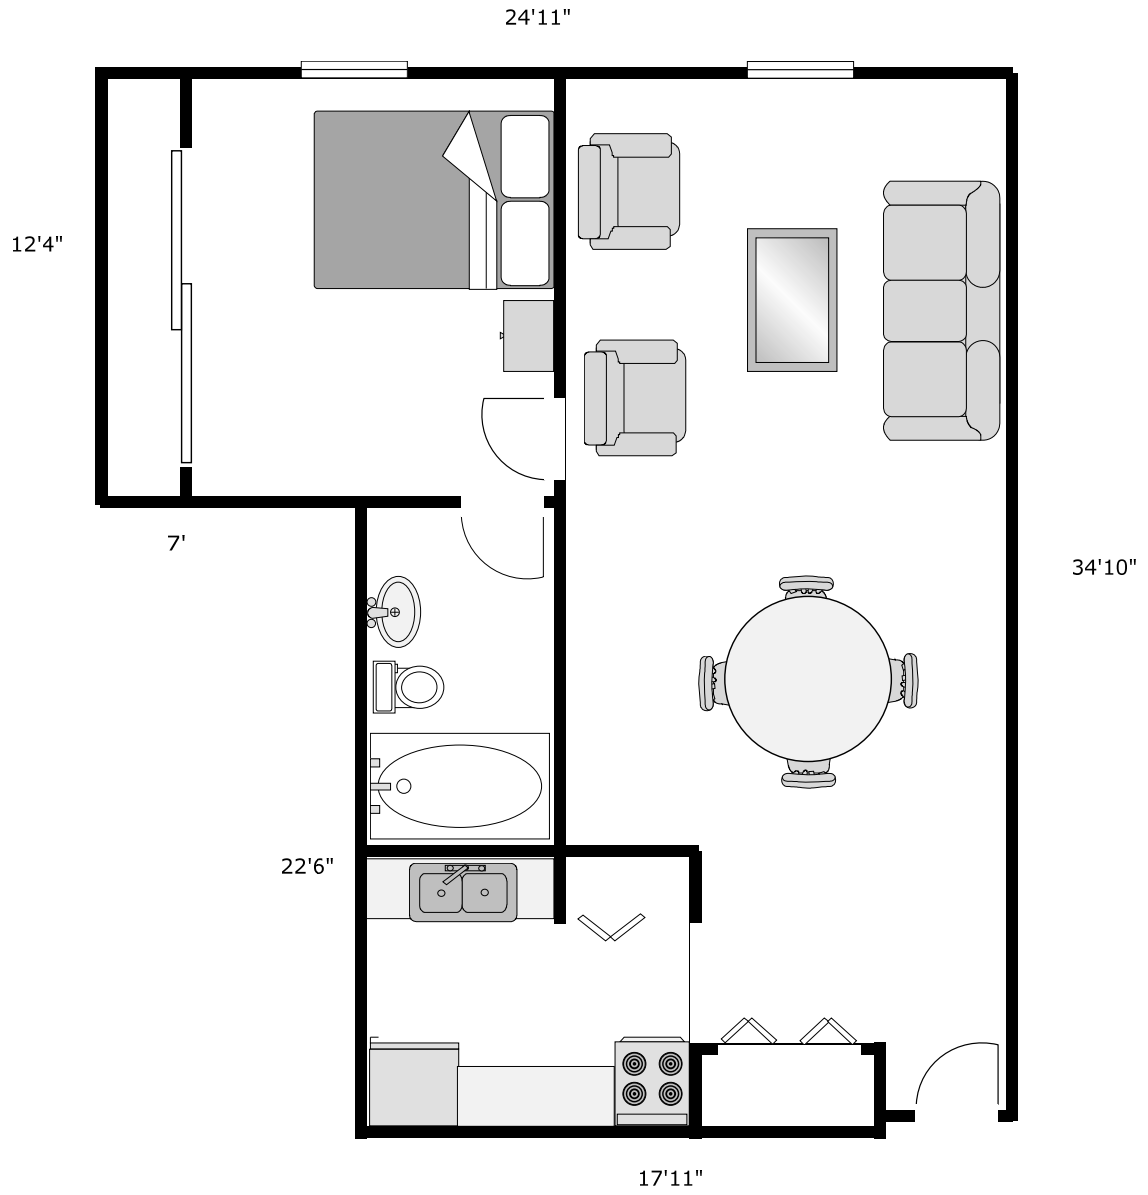

East Central Town Homes
Two Bedroom - Family Unit
750 sq. ft.

27'8"

22'8"

East Central Town Homes
One Bedroom - Family Unit
550 sq. ft.

East Central Towers
One Bedroom - Type A/B/E
564 sq. ft.

Balcony

34'4"

12'

7'

8'75"

East Central Towers
One Bedroom - Type C/D
660 sq. ft.