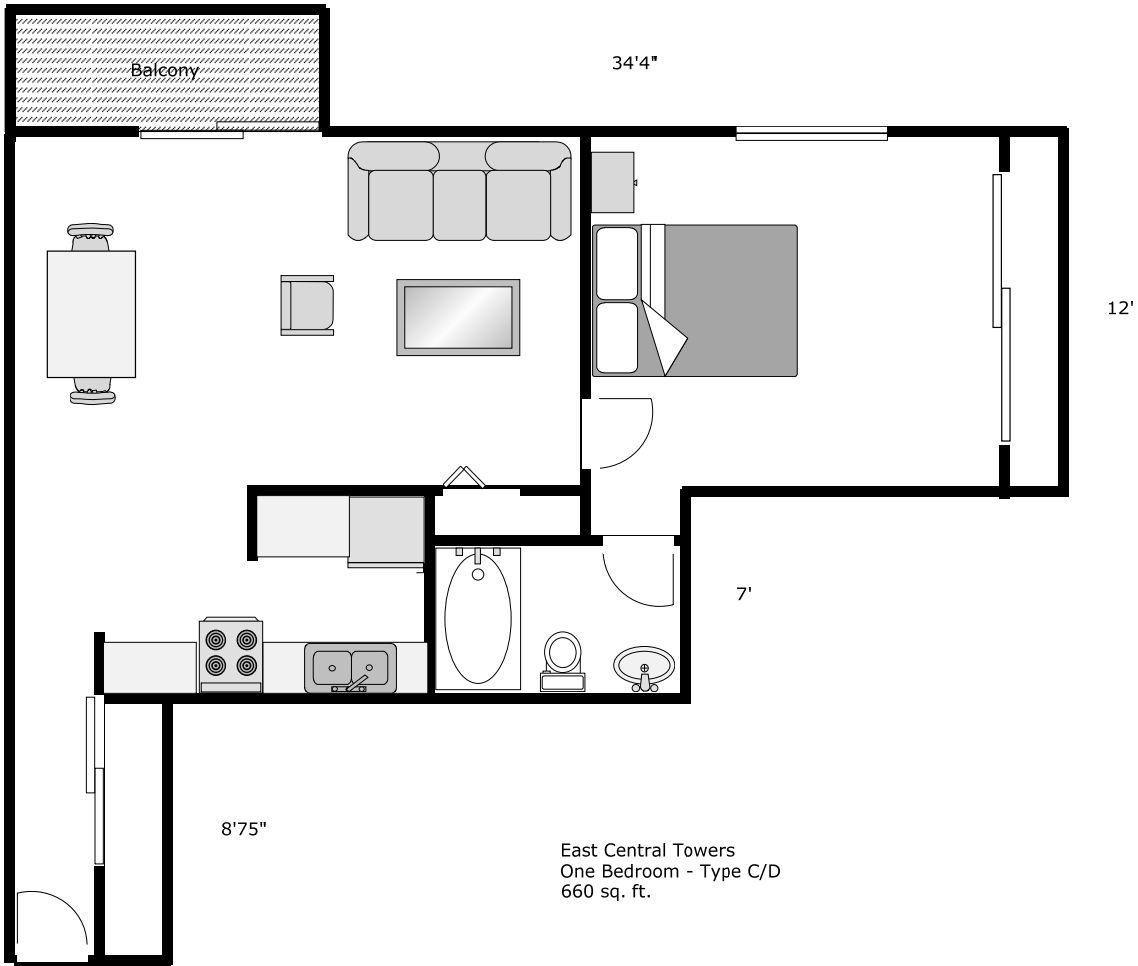

East Central Town Homes
Two Bedroom - Family Unit
750 sq. ft.

27'8"

22'8"

East Central Town Homes
One Bedroom - Family Unit
550 sq. ft.

East Central Towers
One Bedroom - Type A/B/E
564 sq. ft.

Balcony

34'4"

12'

7'

8'75"

East Central Towers
One Bedroom - Type C/D
660 sq. ft.