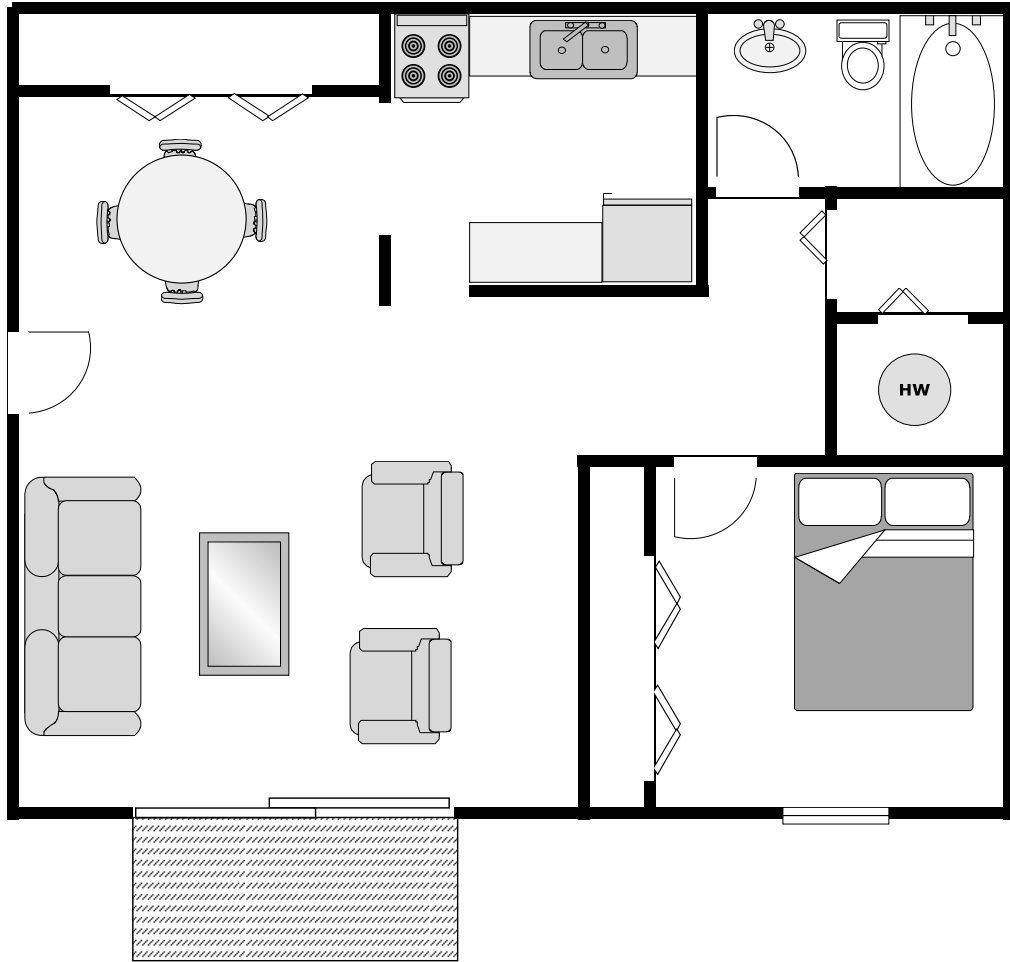

East Central Town Homes
Two Bedroom - Family Unit
750 sq. ft.

27'8"

22'8"

East Central Town Homes
One Bedroom - Family Unit
550 sq. ft.

East Central Towers
One Bedroom - Type A/B/E
564 sq. ft.

Balcony

34'4"

12'

7'

8'75"

East Central Towers
One Bedroom - Type C/D
660 sq. ft.