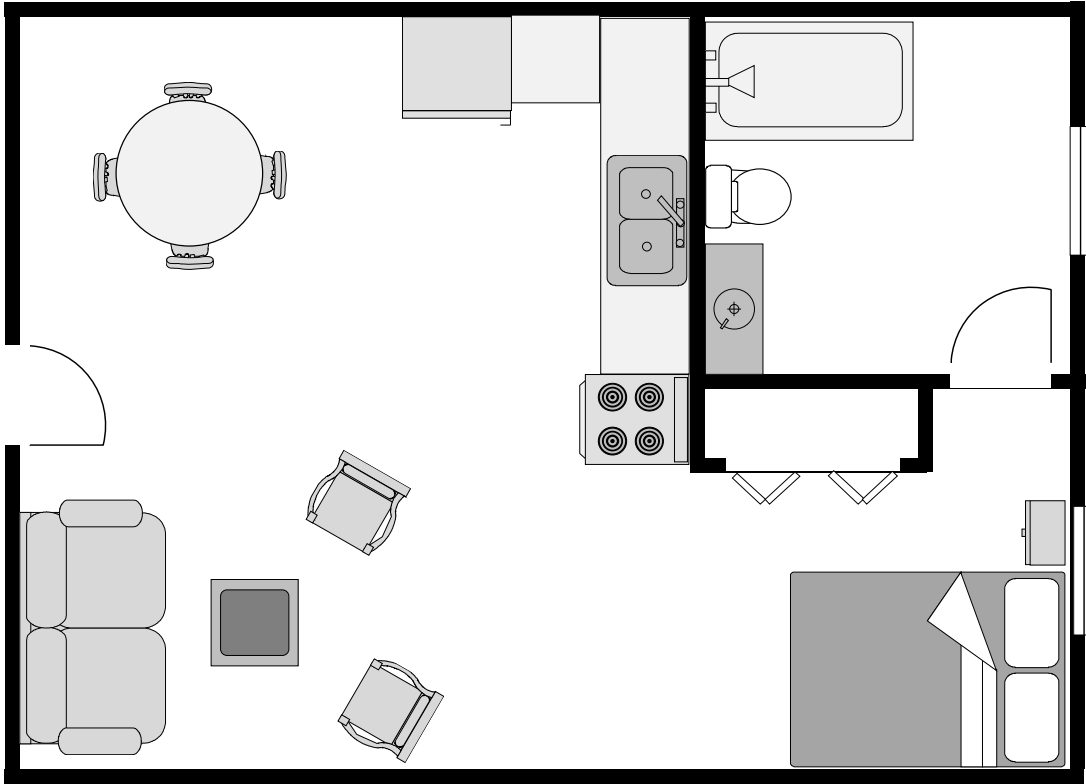

Gholson Hotel - Bluebonnet Unit  
1 Bedroom, 1 Bath - 554 Sq. Ft.

Gholson Hotel - Mockingbird Unit  
Studio - I Bath, 431 Sq. Ft.