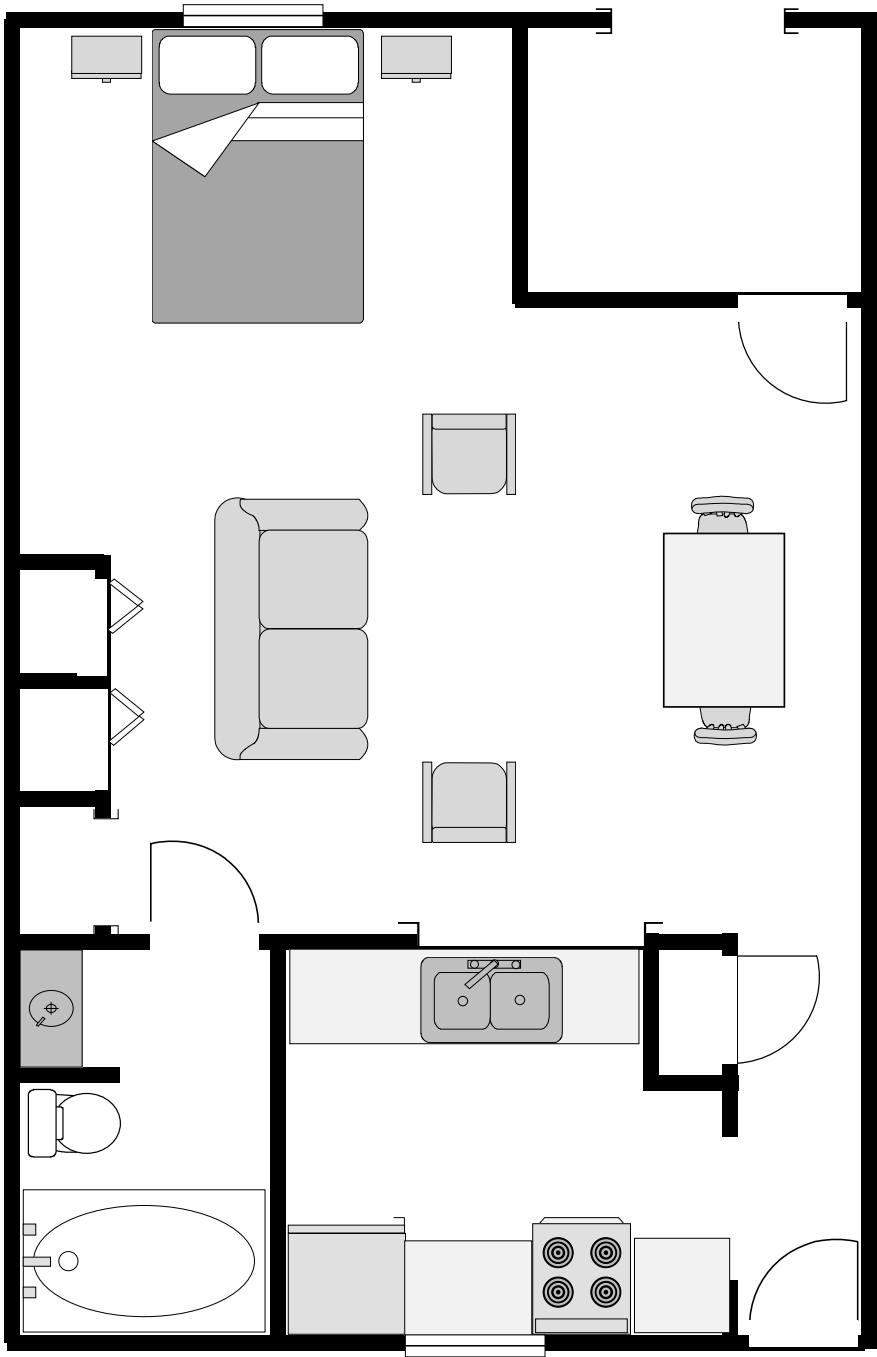

Heritage Square - Bayview Unit
2 Bedroom, 1 Bath, ADA - 800 Sq. Ft.

Heritage Square - Bayou Unit
1 Bedroom, 1 Bath - 587 Sq. Ft.

Heritage Square - Sandpiper Unit
Studio - 1 Bath - 503 Sq. Ft.