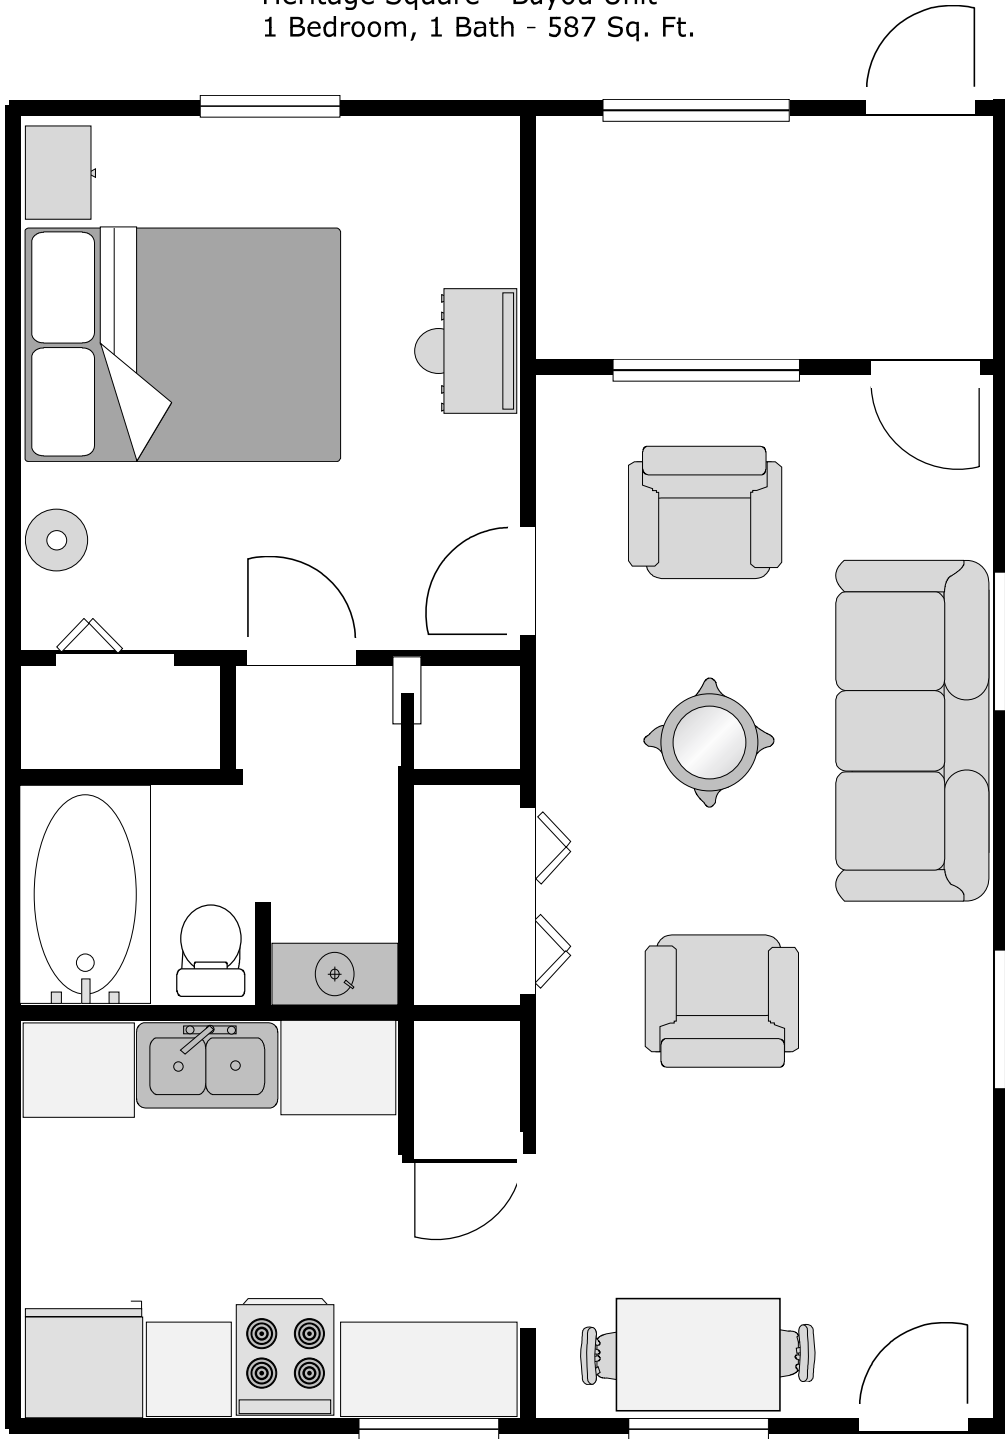

Heritage Square - Bayview Unit
2 Bedroom, 1 Bath, ADA - 800 Sq. Ft.

Heritage Square - Bayou Unit
1 Bedroom, 1 Bath - 587 Sq. Ft.

Heritage Square - Sandpiper Unit
Studio - 1 Bath - 503 Sq. Ft.