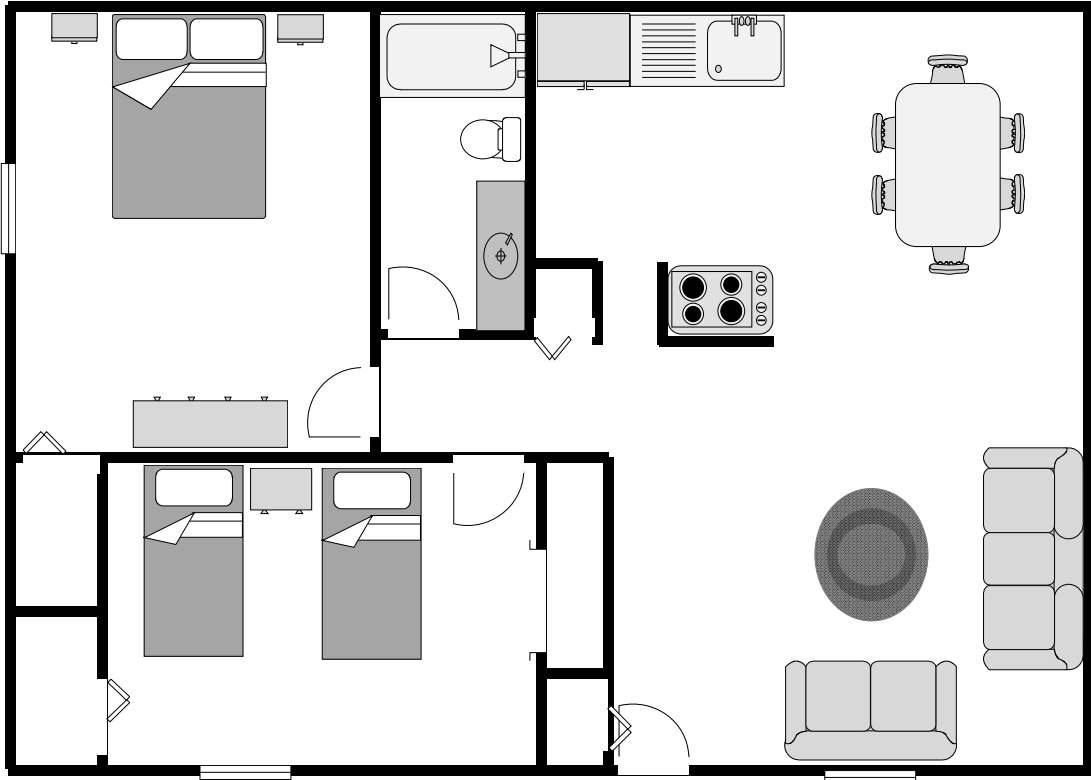

Leona - The Nopal Unit
1 Bedroom, 1 Bath 612 Sq. Ft.

Leona - Oak Unit
2 Bedroom, 1 Bath 736 Sq. Ft.

Leona Apartments - Mesquite Unit
3 Bedroom, 1 Bath - 792 Sq. Ft.