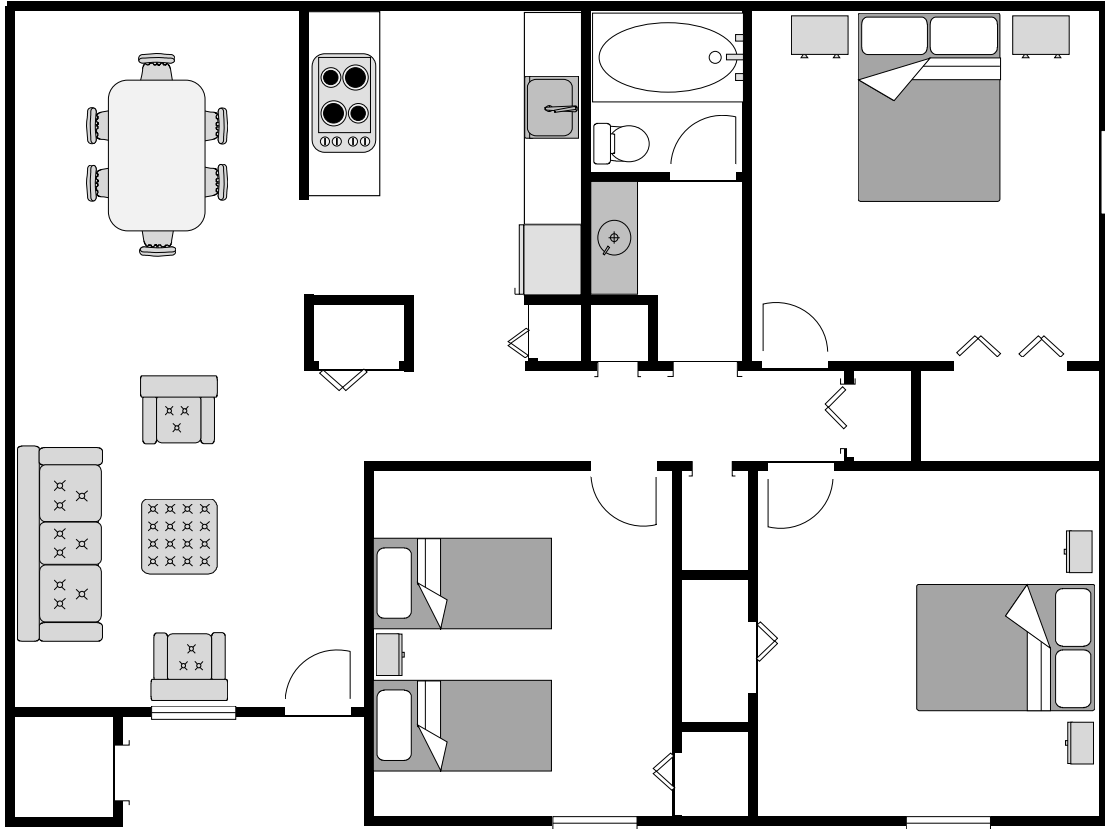

Leona - The Nopal Unit
1 Bedroom, 1 Bath 612 Sq. Ft.

Leona - Oak Unit
2 Bedroom, 1 Bath 736 Sq. Ft.

Leona Apartments - Mesquite Unit
3 Bedroom, 1 Bath - 792 Sq. Ft.