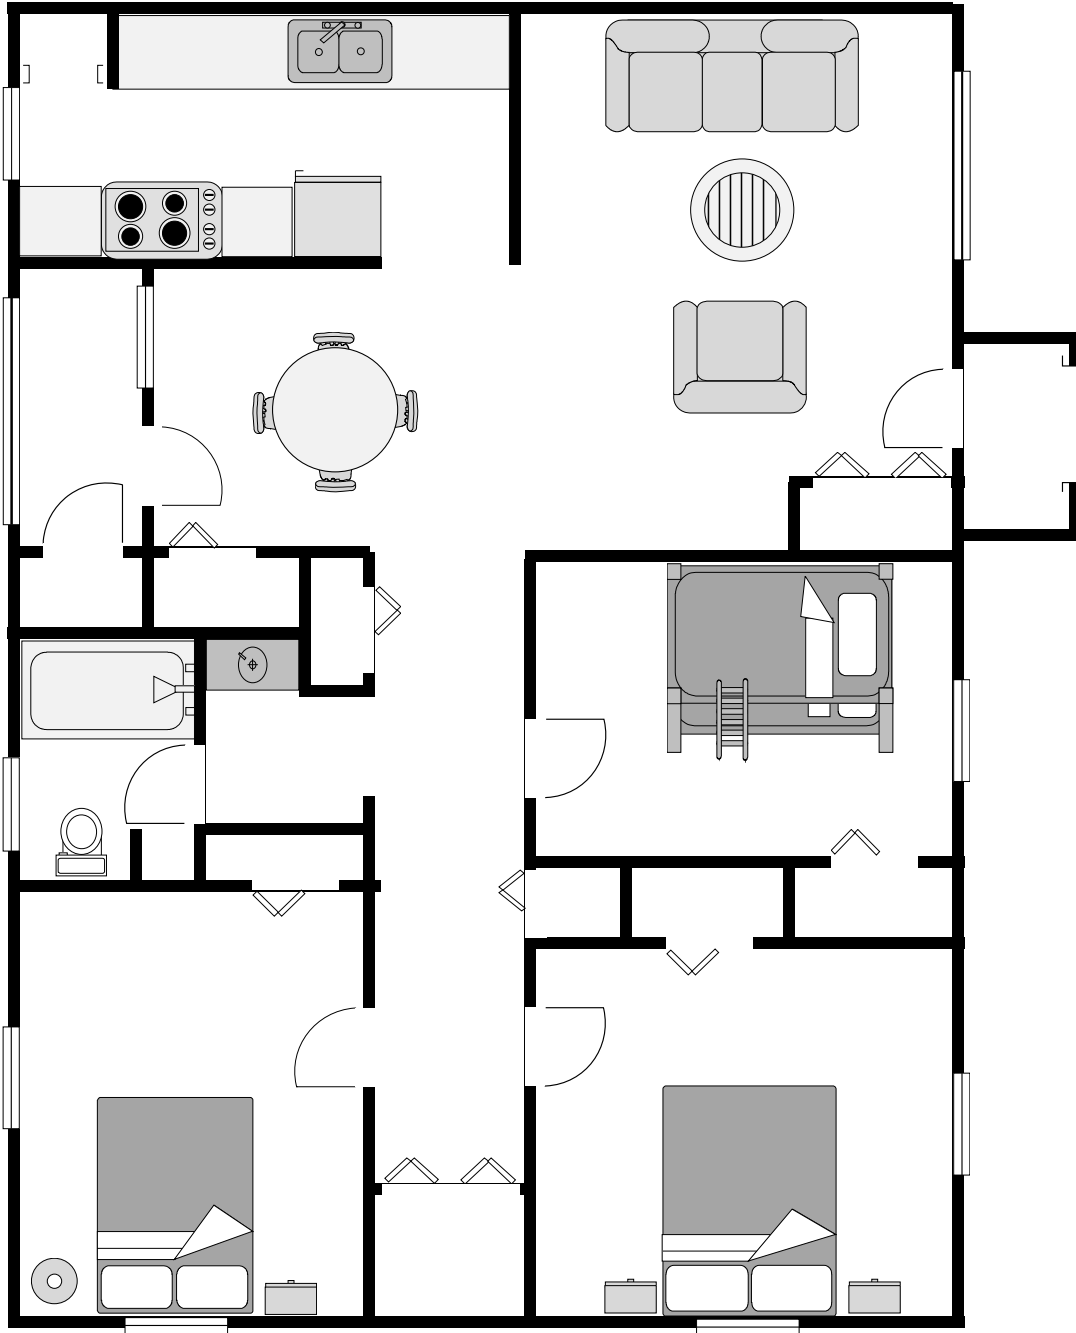

Park Place - Oak Unit
2 Bedroom, 1 Bath 661.5 Sq. Ft.

Park Place - Beach Tree Unit
1 Bedroom, 1 Bath -576 Sq. Ft.

Park Place - Elm Unit
3 Bedroom, 1 Bath 1026 Sq. Ft.