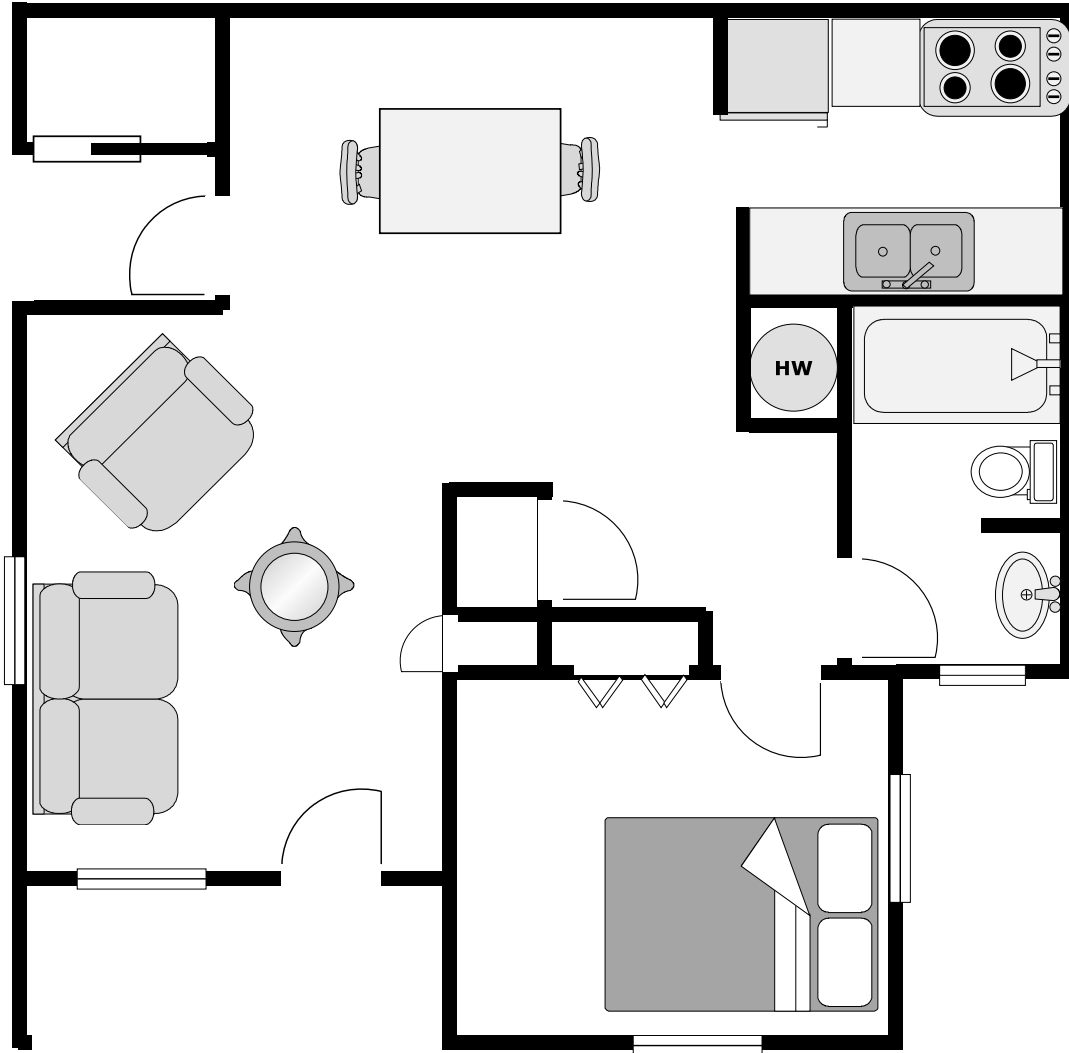

Park Place - Oak Unit
2 Bedroom, 1 Bath 661.5 Sq. Ft.

Park Place - Beach Tree Unit
1 Bedroom, 1 Bath -576 Sq. Ft.

Park Place - Elm Unit
3 Bedroom, 1 Bath 1026 Sq. Ft.